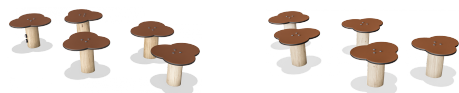

NRO820

Waterlilies Balance Post - 5 pcs

KOMPAN[®]
Let's play

Product is available as FSC® Certified (FSC® C004450) robinia wood on request.

Product Line	Organic Robinia
Category	Traditional play, Sand and water play
Age group	4 - 12
Max. fall height (CM)	32
Total height (CM)	32
Safety Zone	16.8 m2