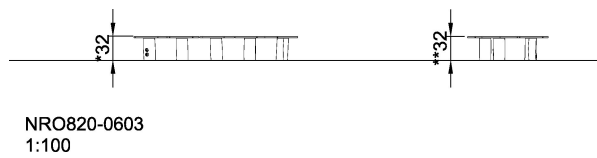

NRO820

Waterlilies Balance Post - 5 pcs

KOMPAN[®]
Let's play

Product is available as FSC® Certified (FSC® C004450) robinia wood on request.

Product Line	Organic Robinia
Category	Traditional play, Sand and water play
Age group	4 - 12
Max. fall height (CM)	32
Total height (CM)	32
Safety Zone	16.8 m2

**IN-
GROU.**

* = Highest designated play surface.
** = Total height of product.

Weight/heaviest parts	kg.	Installation (Manpower)	Persons
Concrete required	NaN m3	Installation (Hours)	Hours
Foundation amount/footing	NaN	Excavation	NaN m3