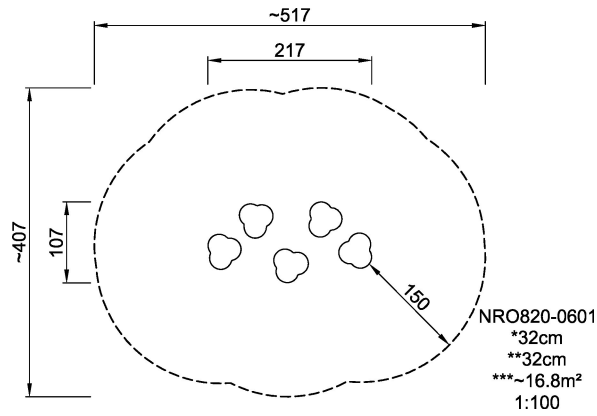

NRO820

Waterlilies Balance Post - 5 pcs

KOMPAN[®]
Let's play

Product is available as FSC® Certified (FSC® C004450) robinia wood on request.

Product Line	Organic Robinia
Category	Traditional play, Sand and water play
Age group	4 - 12
Max. fall height (CM)	32
Total height (CM)	32
Safety Zone	16.8 m2

**IN-
GROU.**

* = Highest designated play surface.
** = Total height of product.

Weight/heaviest parts	kg.	Installation (Manpower)	Persons
Concrete required	NaN m3	Installation (Hours)	Hours
Foundation amount/footing	NaN	Excavation	NaN m3