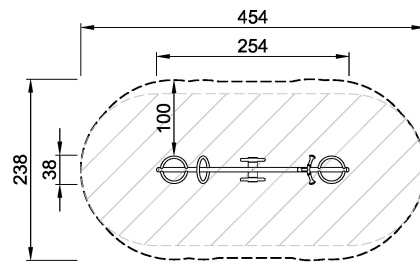

The CsaW creates the fun and enjoyment of a classic see saw but with a modern and robust style.

<b>Product Line</b>	Traditional Play
<b>Category</b>	Seesaws
<b>Age group</b>	4 - 10
<b>Max. fall height (CM)</b>	100
<b>Total height (CM)</b>	89
<b>Safety Zone</b>	9.4 m2

**SUR-  
FACE**

M19301  
\*100cm  
\*\*89cm  
\*\*\*9.4m<sup>2</sup>  
1:100

M19301  
1:100

\* = Highest designated play surface.  
\*\* = Total height of product.

<b>Weight/heaviest parts</b>	kg.	<b>Installation (Manpower)</b>	Persons
<b>Concrete required</b>	NaN m3	<b>Installation (Hours)</b>	Hours
<b>Foundation amount/footing</b>	NaN	<b>Excavation</b>	NaN m3