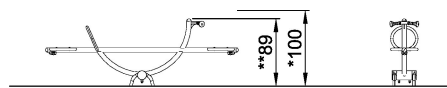

The CsaW creates the fun and enjoyment of a classic see saw but with a modern and robust style.

<b>Product Line</b>	Traditional Play
<b>Category</b>	Seesaws
<b>Age group</b>	4 - 10
<b>Max. fall height (CM)</b>	100
<b>Total height (CM)</b>	89
<b>Safety Zone</b>	9.4 m2

**SUR-  
FACE**

M19301  
\*100cm  
\*\*89cm  
\*\*\*9.4m<sup>2</sup>  
1:100

M19301  
1:100

\* = Highest designated play surface.  
\*\* = Total height of product.

<b>Weight/heaviest parts</b>	kg.	<b>Installation (Manpower)</b>	Persons
<b>Concrete required</b>	NaN m3	<b>Installation (Hours)</b>	Hours
<b>Foundation amount/footing</b>	NaN	<b>Excavation</b>	NaN m3