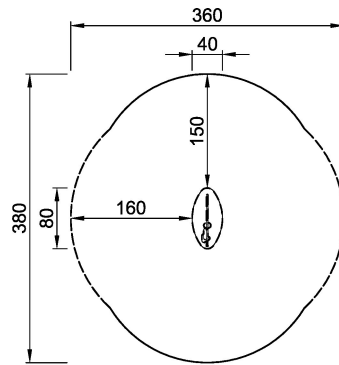

**M189**  
**Little Elephant**

The little blue Elephant is a rocker to stand on, with space to be seated on the oval platform as well. Standing up and rocking gives a feeling of control of cause and effect to the child. The ear has got a red play sphere which can be turned and moved up and down. Cooperation between two children standing on each their side rocking took place repeatedly in the observations nursery for this product.

<b>Product Line</b>	Themed Play
<b>Category</b>	Toddler play
<b>Age group</b>	1 - 4
<b>Max. fall height (CM)</b>	60
<b>Total height (CM)</b>	86
<b>Safety Zone</b>	10.4 m2

**SUR-FACE**

**ASTM**

M18901P  
\*60cm  
\*\*86cm  
\*\*\*10.4m<sup>2</sup>  
1:100

M18901P  
1:100

\* = Highest designated play surface.  
\*\* = Total height of product.

<b>Weight/heaviest parts</b>	kg.	<b>Installation (Manpower)</b>	Persons
<b>Concrete required</b>	NaN m <sup>3</sup>	<b>Installation (Hours)</b>	Hours
<b>Foundation amount/footing</b>	NaN	<b>Excavation</b>	NaN m <sup>3</sup>