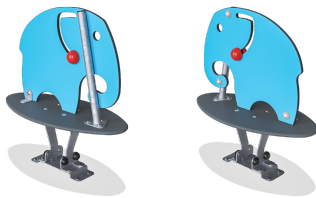

**M189**  
**Little Elephant**

The little blue Elephant is a rocker to stand on, with space to be seated on the oval platform as well. Standing up and rocking gives a feeling of control of cause and effect to the child. The ear has got a red play sphere which can be turned and moved up and down. Cooperation between two children standing on each their side rocking took place repeatedly in the observations nursery for this product.

<b>Product Line</b>	Themed Play
<b>Category</b>	Toddler play
<b>Age group</b>	1 - 4
<b>Max. fall height (CM)</b>	60
<b>Total height (CM)</b>	86
<b>Safety Zone</b>	10.4 m2

**SUR-FACE**

**ASTM**

M18901P  
\*60cm  
\*\*86cm  
\*\*\*10.4m<sup>2</sup>  
1:100