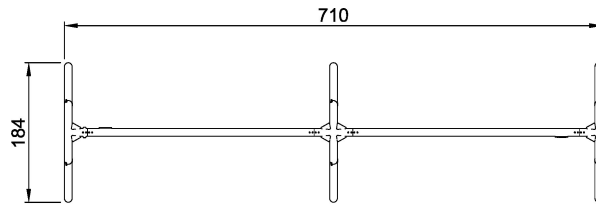

KSW924

Portal Swing 4 Seats, Anthracite Legs & Connector

Portal swings are a modern update on a traditional favourite, constructed from galvanised steel. The swings are available in three heights: 2.0m for preschool, 2.5m and 3.0m for school age playgrounds. This highly modular system makes it possible to offer multi-bay swings with as many additional bays as you wish. Each section can be equipped with standard, toddler, cradle or bird's nest seats. Anti-wrap suspensions are available for both standard and cradle seats.

Product Line Freestanding Play Equipment

Category Swings

Age group 2 - 15

Total height (CM) 255

IN-
GROU.

ASTM

KSW924
*0cm
**255cm
***0m²
1:100

KSW924
1:100

* = Highest designated play surface.
** = Total height of product.

Weight/heaviest parts	kg.	Installation (Manpower)	Persons
Concrete required	NaN m ³	Installation (Hours)	Hours
Foundation amount/footing	NaN	Excavation	NaN m ³