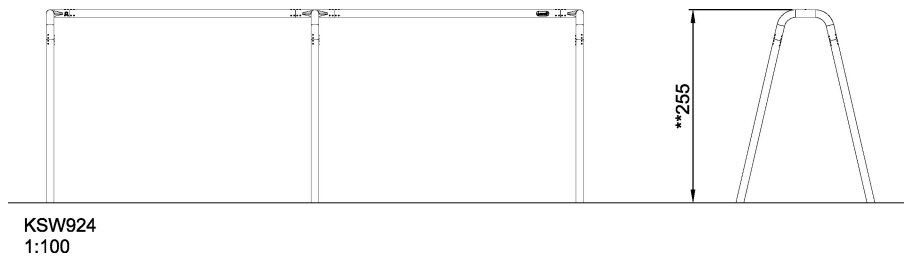

KSW924

Portal Swing 4 Seats, Anthracite Legs & Connector

Portal swings are a modern update on a traditional favourite, constructed from galvanised steel. The swings are available in three heights: 2.0m for preschool, 2.5m and 3.0m for school age playgrounds. This highly modular system makes it possible to offer multi-bay swings with as many additional bays as you wish. Each section can be equipped with standard, toddler, cradle or bird's nest seats. Anti-wrap suspensions are available for both standard and cradle seats.

Product Line Freestanding Play Equipment

Category Swings

Age group 2 - 15

Total height (CM) 255

IN-
GROU.

ASTM

KSW924
*0cm
**255cm
***0m²
1:100

KSW924
1:100

* = Highest designated play surface.
** = Total height of product.

Weight/heaviest parts	kg.	Installation (Manpower)	Persons
Concrete required	NaN m ³	Installation (Hours)	Hours
Foundation amount/footing	NaN	Excavation	NaN m ³