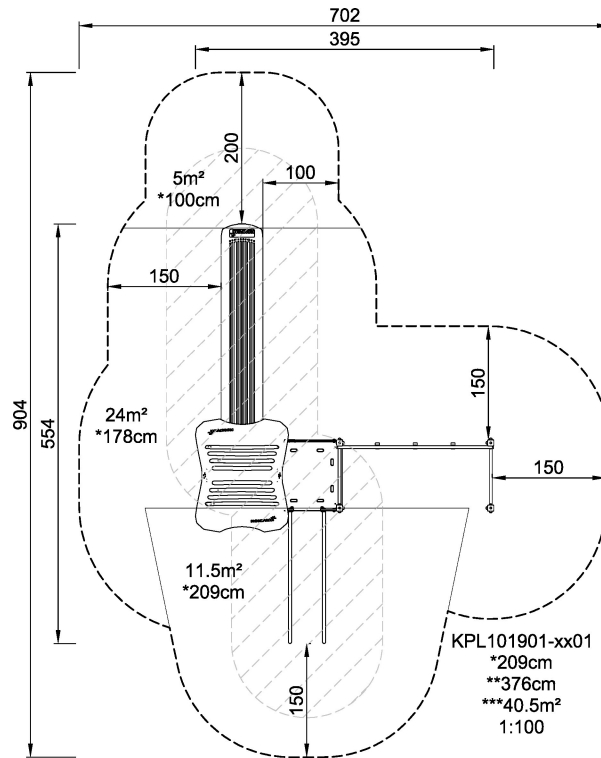

KPL101901

Playtower w/ banister bars, wood posts & plastic slide

Climbing and sliding are eternally popular with school age children. This dense play unit offers a wide masked net for the heavy, big movement climbing – also allowing for a seated break with friends - a climbing wall for the two dimensional, Banister Bars and a slide for stomach tickling back to the ground. On ground level, a somersault bar allows for somersaulting, hanging in the knees or just being seated.

Product Line	Traditional Play
Category	SIMPLY PLAY towers
Age group	6 - 12
Max. fall height (CM)	209
Total height (CM)	376
Safety Zone	40.5 m2

**IN-
GROU.**

* = Highest designated play surface.
** = Total height of product.