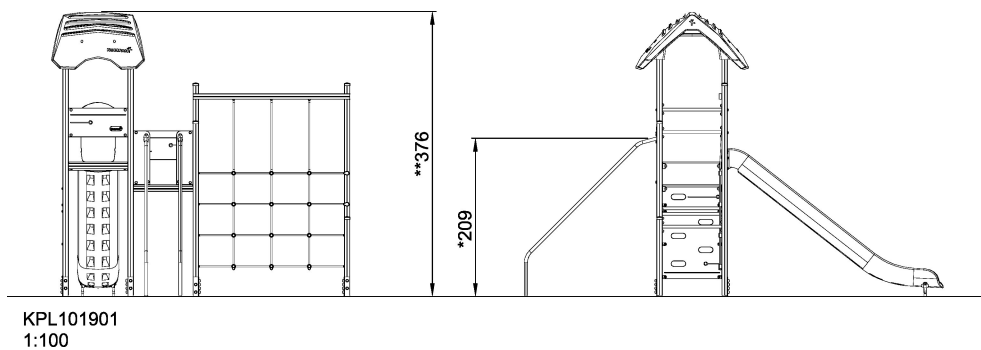

KPL101901

Playtower w/ banister bars, wood posts & plastic slide

Climbing and sliding are eternally popular with school age children. This dense play unit offers a wide masked net for the heavy, big movement climbing – also allowing for a seated break with friends - a climbing wall for the two dimensional, Banister Bars and a slide for stomach tickling back to the ground. On ground level, a somersault bar allows for somersaulting, hanging in the knees or just being seated.

Product Line	Traditional Play
Category	SIMPLY PLAY towers
Age group	6 - 12
Max. fall height (CM)	209
Total height (CM)	376
Safety Zone	40.5 m2

**IN-
GROU.**

* = Highest designated play surface.
** = Total height of product.