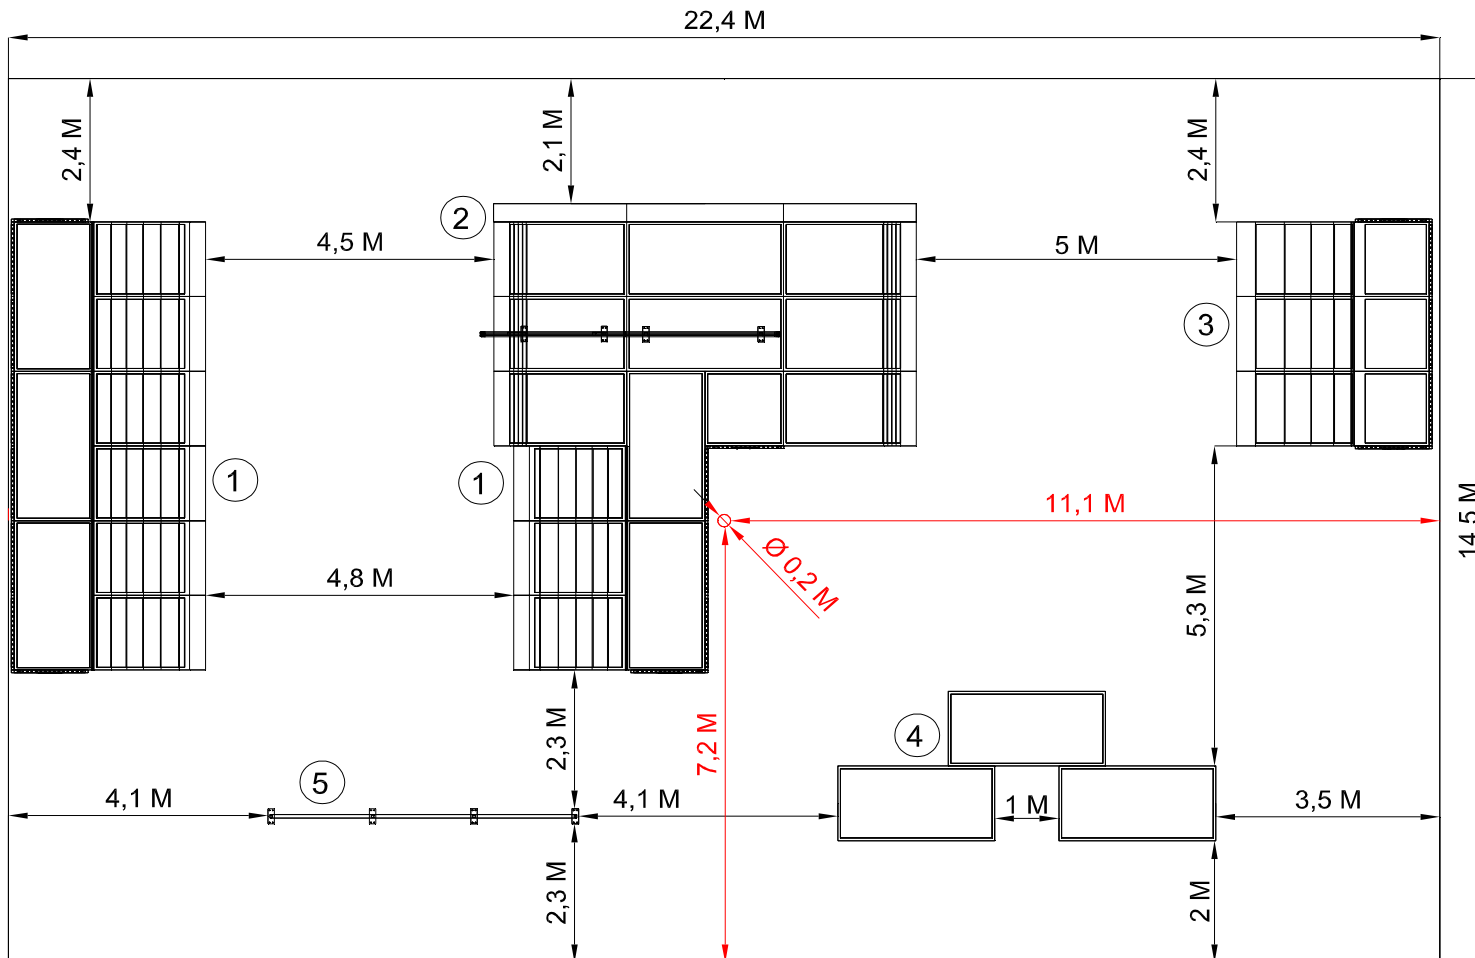

RHINO SKATERAMPS

*SKATE PARK
SINDI 1*

RHINO SKATERAMPS

SKATE PARK SINDI 1

RHINO SKATERAMPS

SKATE PARK SINDI 1

- 1) 0,8M Quarterpipe
- 2) Funbox combination
 - Large Handrailbox
 - L-Funbox flat - flat
 - 2/3 Grindrail double
 - 1/2 L-Funbox flat - flat
- 3) 1,1M Quarterpipe
- 4) Funbox combination
 - Funbox 0,4M (1x)
 - Minibox 0,2M (2x)
- 5) Large Grindrail