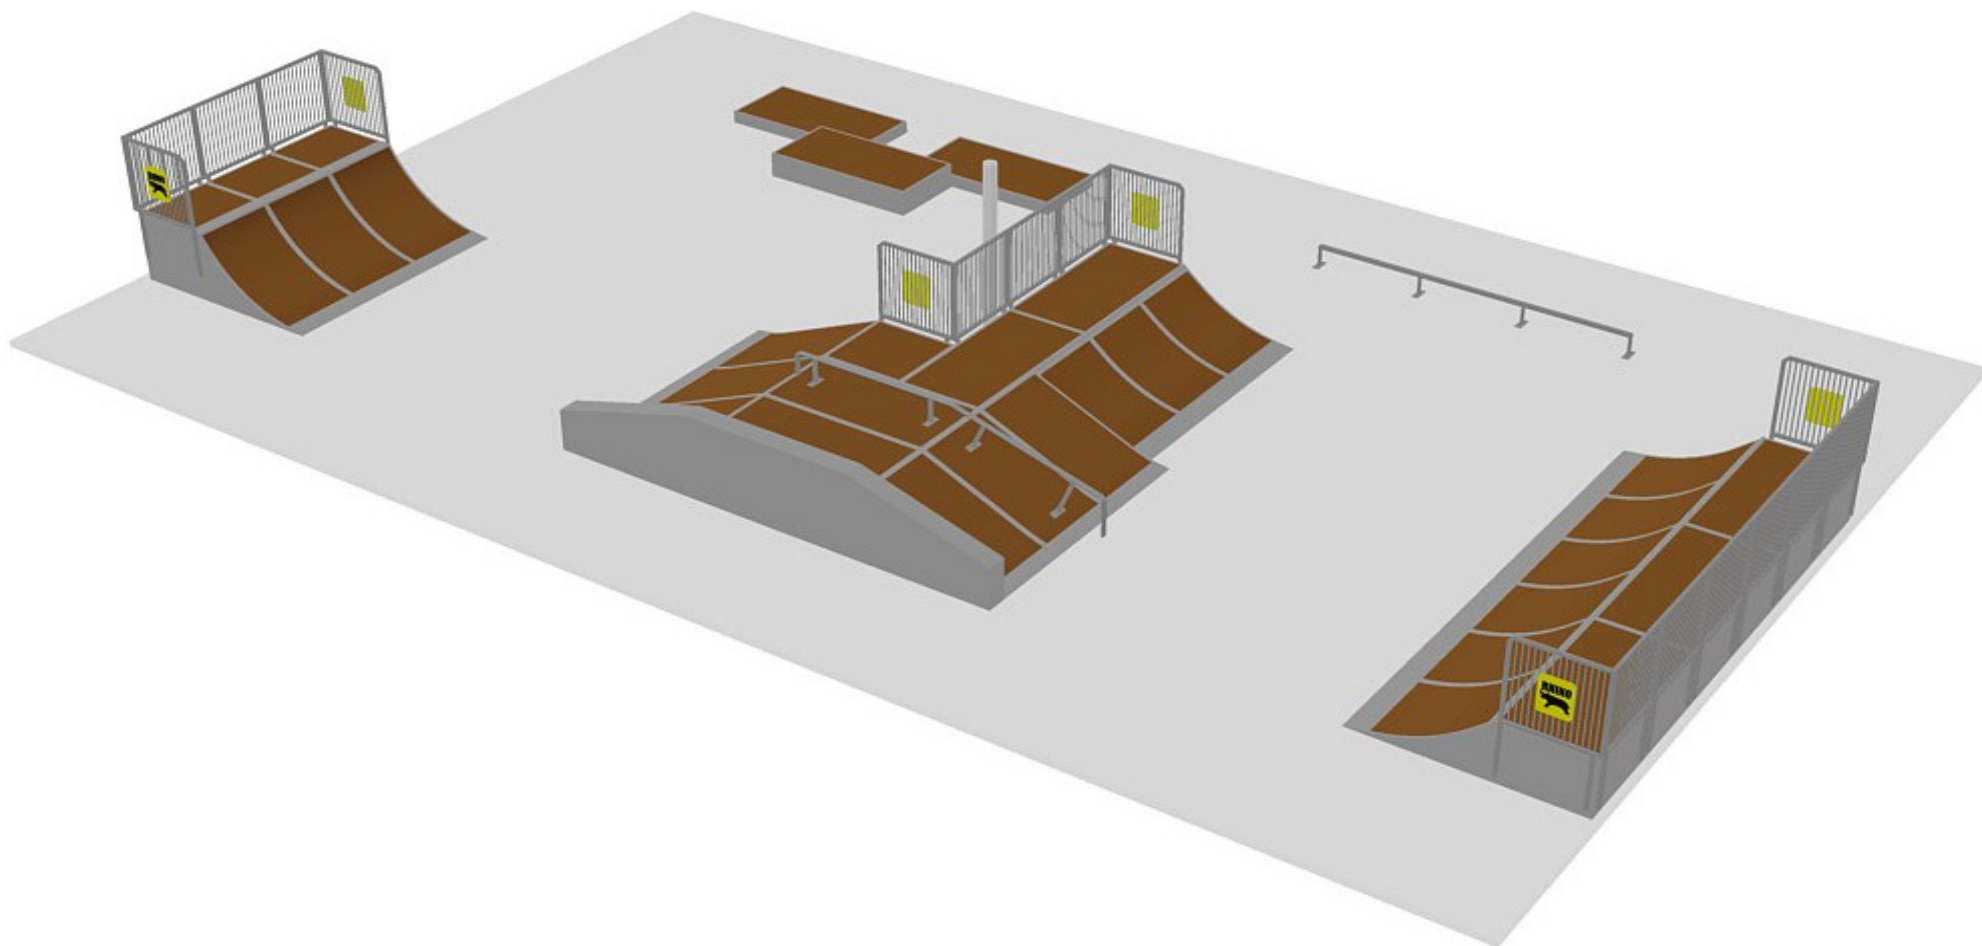

RHINO SKATERAMPS

*SKATE PARK
SINDI 1*

RHINO SKATERAMPS

SKATE PARK SINDI 1

RHINO SKATERAMPS

SKATE PARK SINDI 1

- 1) 0,8M Quarterpipe
- 2) Funbox combination
 - Large Handrailbox
 - L-Funbox flat - flat
 - 2/3 Grindrail double
 - 1/2 L-Funbox flat - flat
- 3) 1,1M Quarterpipe
- 4) Funbox combination
 - Funbox 0,4M (1x)
 - Minibox 0,2M (2x)
- 5) Large Grindrail