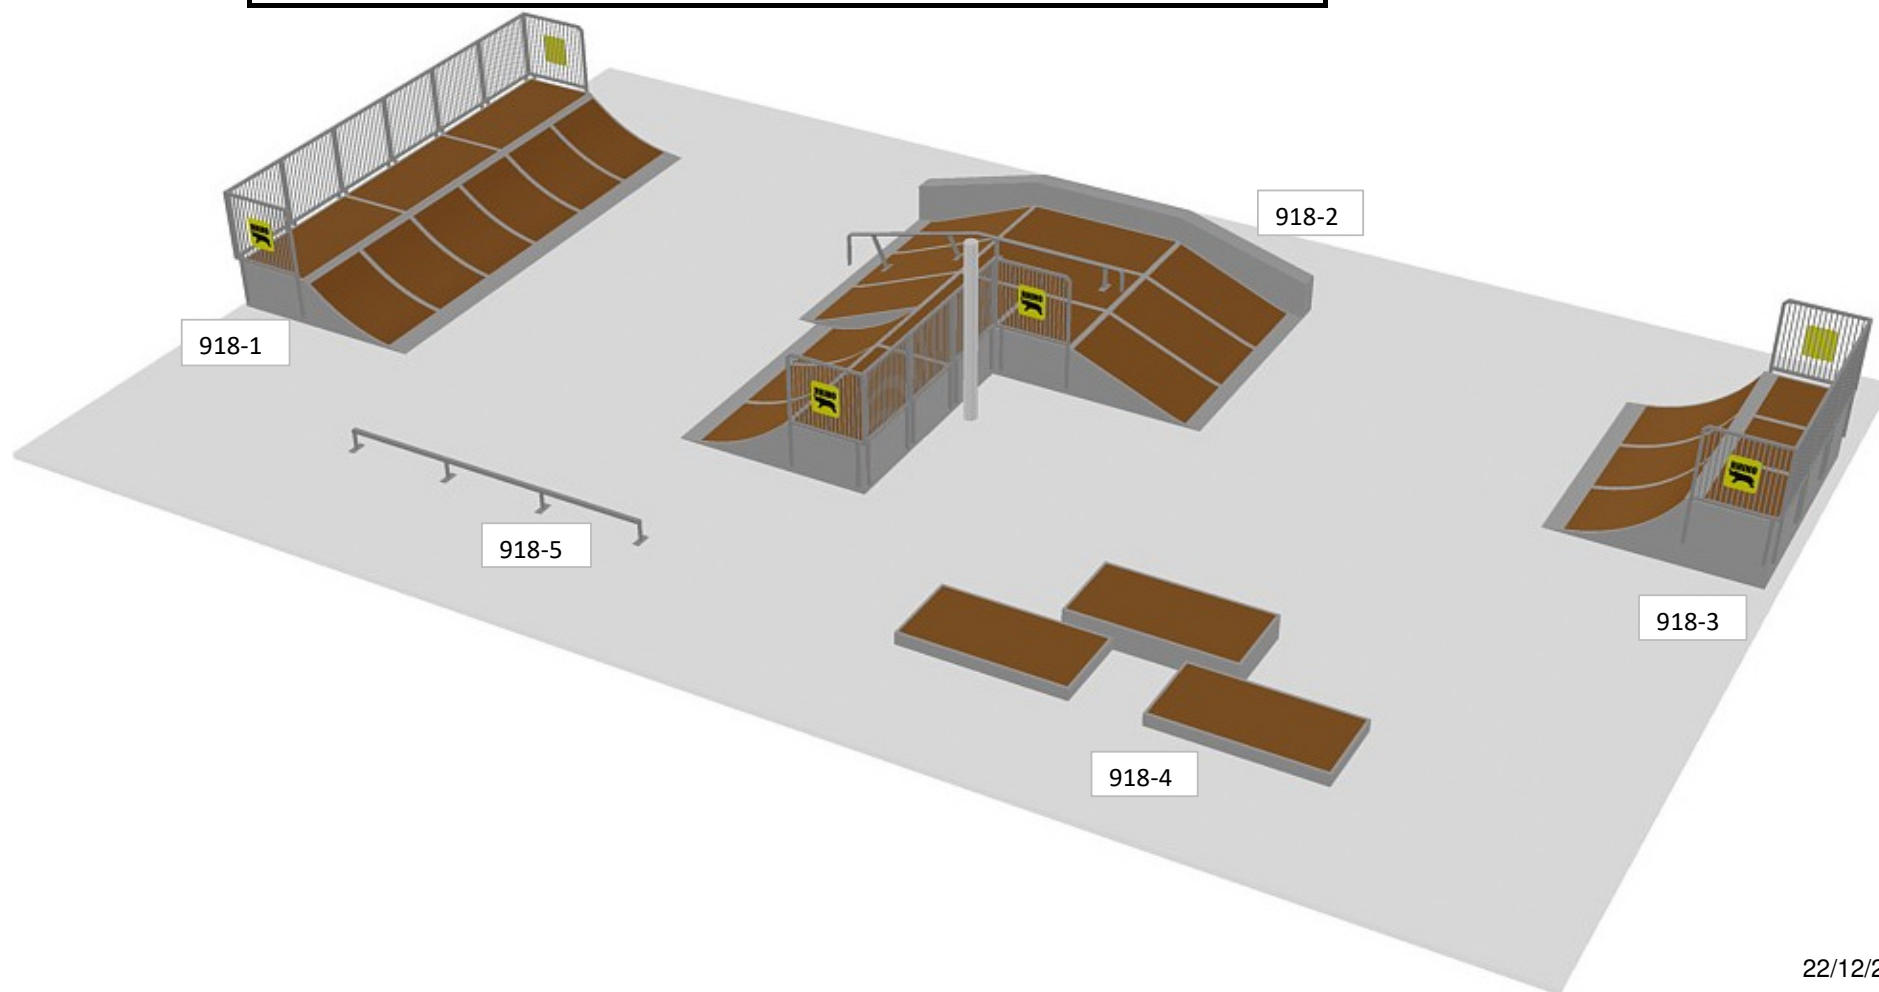

RHINO SKATERAMPS

*SKATE PARK
SINDI 1*

RHINO SKATERAMPS

SKATE PARK SINDI 1

RHINO SKATERAMPS

SKATE PARK SINDI 1

- 1) 0,8M Quarterpipe
- 2) Funbox combination
 - Large Handrailbox
 - L-Funbox flat - flat
 - 2/3 Grindrail double
 - 1/2 L-Funbox flat - flat
- 3) 1,1M Quarterpipe
- 4) Funbox combination
 - Funbox 0,4M (1x)
 - Minibox 0,2M (2x)
- 5) Large Grindrail