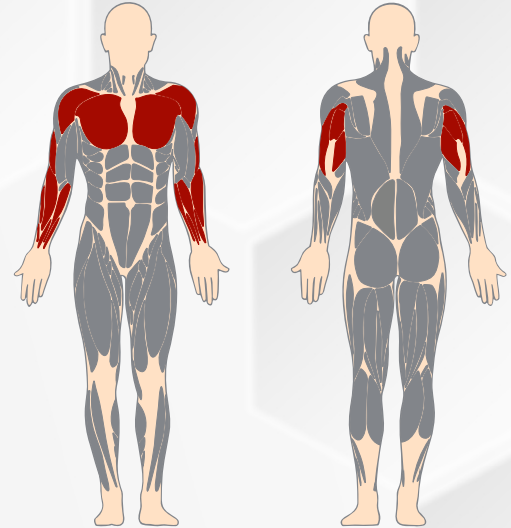

## BENCH PRESS

## MUSCLES TRAINED

CHEST / TRICEPS / FOREARMS

A **IVE Bench Press** device develops chest, triceps and forearms muscles.

IVE are recreational devices for outdoor training for every age group and every user level – from teenagers, through adults and seniors, to professionals.

## SPECIFICATION

Length	280 cm
Width	98 cm
Height	108 cm
User height	+140 cm
User age	+ 14 years
Safety area	23,08 m <sup>2</sup>
Material	Stainless Steel
Standard	EN 16630:2015-06E
Certificate	CE / EU Declaration of Conformity
Weight adjustment	5 kg – 100 kg (x 5 kg)

**A device for chest press training to develop  
the muscles of the chest, triceps and forearms.**

1. Made entirely of stainless steel.
2. Load adjustment by moving the discs along pipes arranged perpendicularly and centrally in the axis of the exercising person.
3. Adjustable load from 5 kg to 100 kg with a difference of 5 kg.
4. Discs are protected against theft by the use of anti-theft screws, which require special tools to be removed.
5. The movement of the device is based on the mechanism of two stainless steel bearings.
6. Instruction plates made of 3 mm thick dibond, printed in UV technology, laminated with polyurethane.
7. Backrest and seat made of waterproof polyethylene with an additional UV absorbing screen.
8. Handles enabling the device to be gripped in two positions.
9. Dimensions: length 280 cm / width 98 cm / height 108 cm.
10. Designed for one person – up to a maximum of 180 kg.
11. Accuracy class: A – high accuracy.
12. Class of use: S – for professional or commercial use.