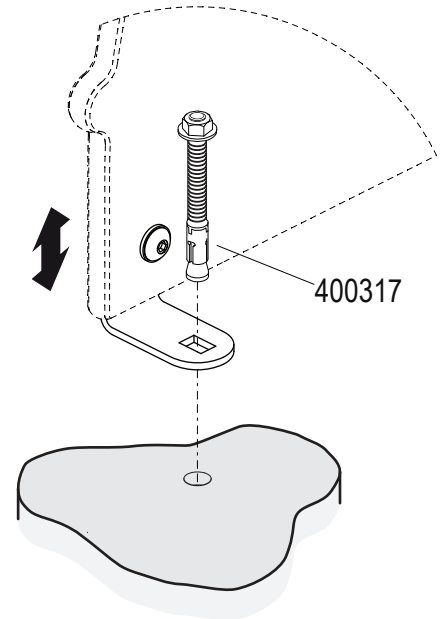

CP123300-05