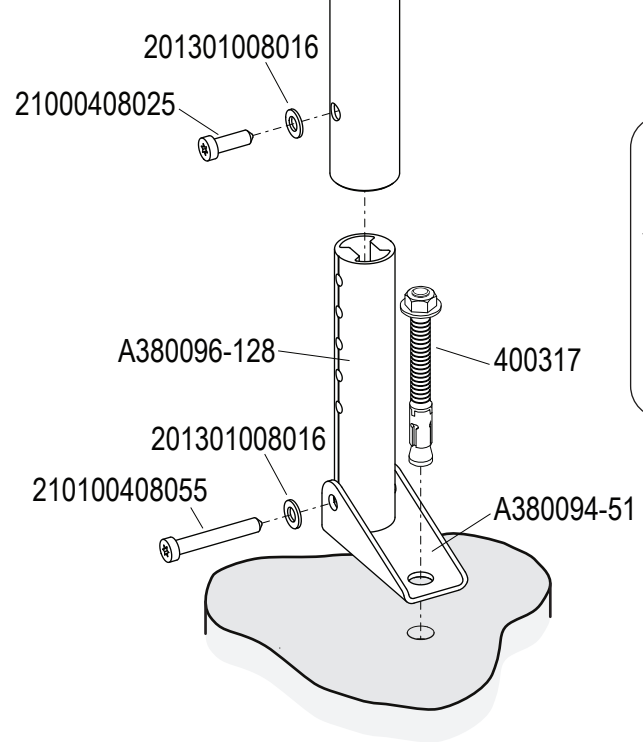

# PL160600-XX

M12x100  
400317

400317 - 12 mm:

CP122100-05  
(20mm-100mm  
Rubber  
Sol couté  
Gummi  
Goma  
Gomma  
Gummi  
Gummi  
Gummi  
Резина  
Kumi)

CP122200-05  
(600mm)

CP123100-05

CP123200-05  
(600mm)