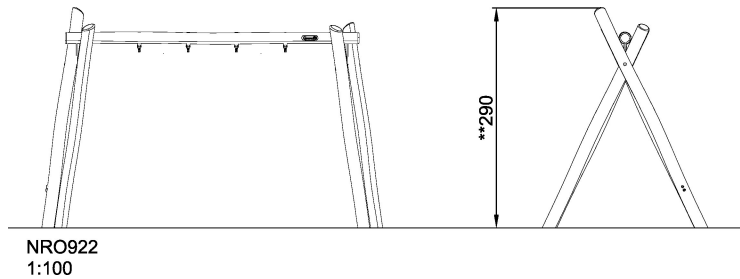

NRO922

Swing Frame for 2 Seats H2,5

KOMPAN[®]
Let's play

Swing Frame for 2 Seats H2,5

Product Line	Organic Robinia
Category	Traditional play, Sand and water play
Age group	2 - 15
Total height (CM)	290

NRO922
**290cm
***0m²
1:100

NRO922
1:100

* = Highest designated play surface.
** = Total height of product.

Weight/heaviest parts	kg.	Installation (Manpower)	Persons
Concrete required	NaN m ³	Installation (Hours)	Hours
Foundation amount/footing	NaN	Excavation	NaN m ³