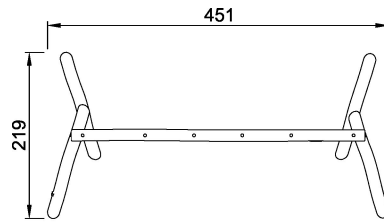

NRO922

Swing Frame for 2 Seats H2,5

KOMPAN[®]
Let's play

Swing Frame for 2 Seats H2,5

Product Line	Organic Robinia
Category	Traditional play, Sand and water play
Age group	2 - 15
Total height (CM)	290

NRO922
**290cm
***0m²
1:100

NRO922
1:100

* = Highest designated play surface.
** = Total height of product.

Weight/heaviest parts	kg.	Installation (Manpower)	Persons
Concrete required	NaN m ³	Installation (Hours)	Hours
Foundation amount/footing	NaN	Excavation	NaN m ³