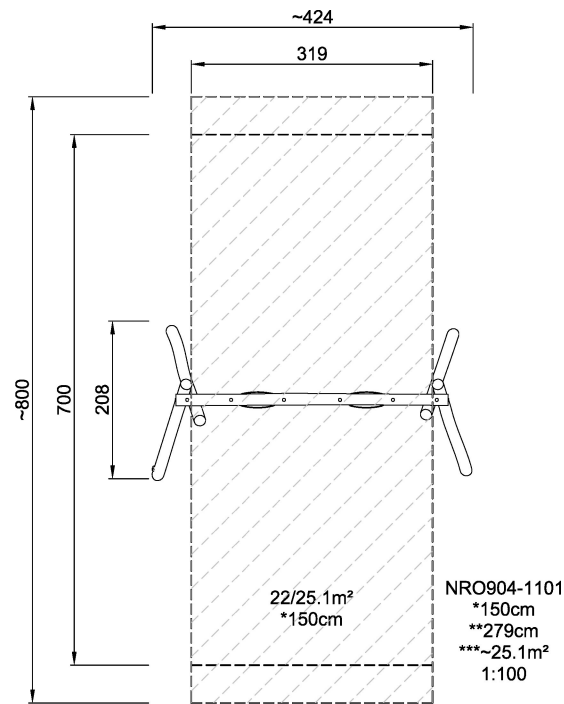

NRO904

Two seat swing

KOMPAN[®]
Let's play

Product is available as FSC® Certified (FSC® C004450) robinia wood on request.

Product Line	Organic Robinia
Category	Traditional play, Sand and water play
Age group	3 - 10
Max. fall height (CM)	150
Total height (CM)	279
Safety Zone	25.1 m2

IN-
GROU.

* = Highest designated play surface.
** = Total height of product.

Weight/heaviest parts	kg.	Installation (Manpower)	Persons
Concrete required	NaN m ³	Installation (Hours)	Hours
Foundation amount/footing	NaN	Excavation	NaN m ³