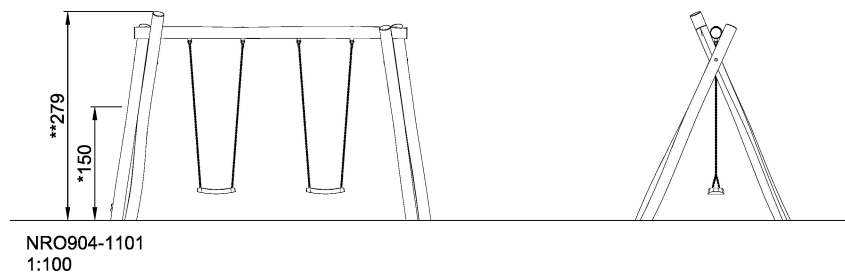

NRO904

Two seat swing

KOMPAN[®]
Let's play

Product is available as FSC® Certified (FSC® C004450) robinia wood on request.

Product Line	Organic Robinia
Category	Traditional play, Sand and water play
Age group	3 - 10
Max. fall height (CM)	150
Total height (CM)	279
Safety Zone	25.1 m2

IN-
GROU.

* = Highest designated play surface.
** = Total height of product.

Weight/heaviest parts	kg.	Installation (Manpower)	Persons
Concrete required	NaN m ³	Installation (Hours)	Hours
Foundation amount/footing	NaN	Excavation	NaN m ³