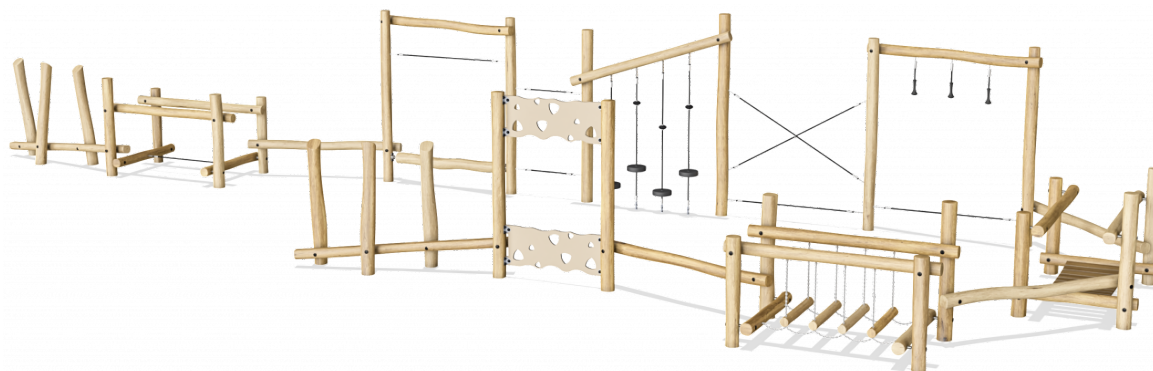

# Agility Trail 7

**KOMPAN**<sup>®</sup>  
Let's play

The enormous Agility Trail 7 is a challenge that children of all ages and of many abilities will want to test. And they will return again and again to try it out, perhaps with the whole family. The rich variety of balancing, swaying, climb-and-crawl activities are great trainers of the sense of balance. The sense of balance is necessary in managing many areas of life, e.g. concentrating and even being able to sit still. Both are necessary for learning. When doing loops of don't touch the ground on the Agility Trail 7, children also train important social-emotional skills such as turn-taking, consideration of others and cooperation. In conclusion, the variety of activities and the rounded lay-out is what makes the Agility Trail 7 a desirable trainer of fundamental physical and social-emotional life skills.

<b>Product Line</b>	Organic Robinia
<b>Category</b>	Traditional play, Sand and water play
<b>Age group</b>	6 - 12
<b>Max. fall height (CM)</b>	67
<b>Total height (CM)</b>	260
<b>Safety Zone</b>	109.1 m <sup>2</sup>