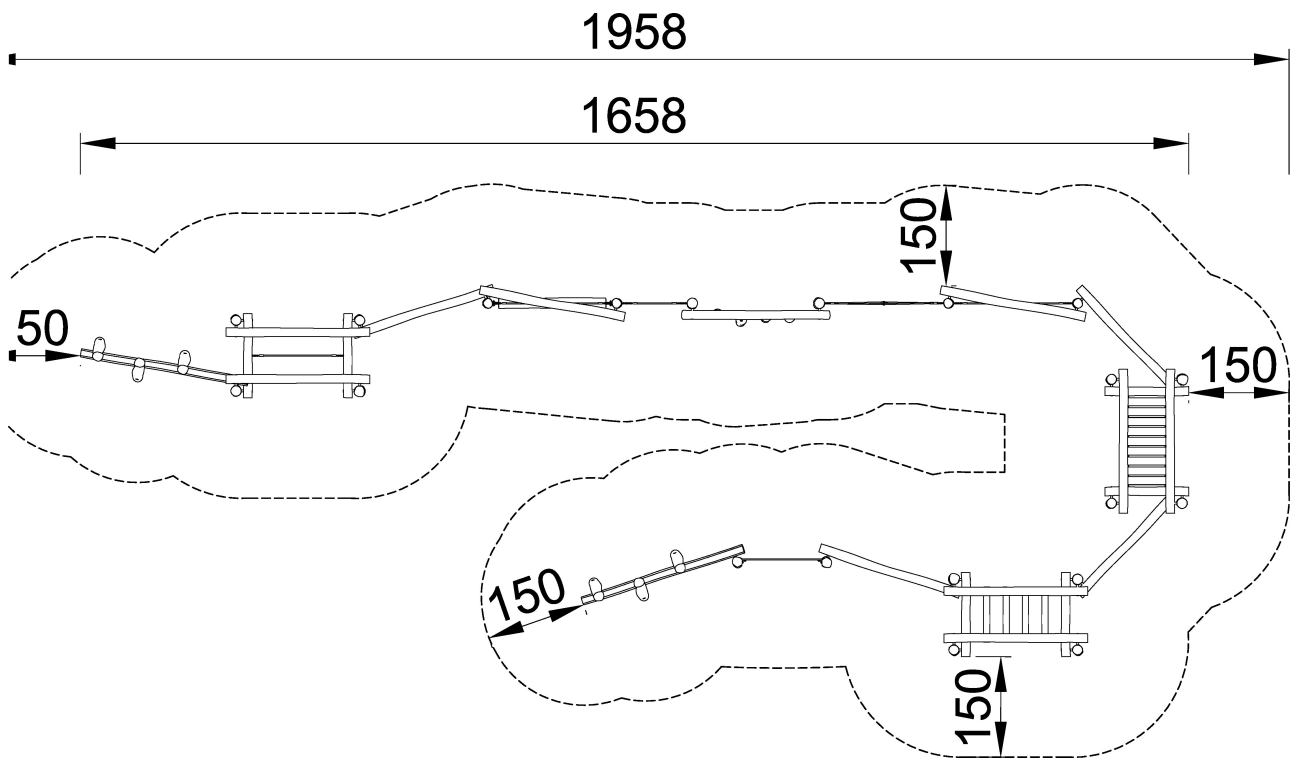

# Agility Trail 7

**KOMPAN**<sup>®</sup>  
Let's play

The enormous Agility Trail 7 is a challenge that children of all ages and of many abilities will want to test. And they will return again and again to try it out, perhaps with the whole family. The rich variety of balancing, swaying, climb-and-crawl activities are great trainers of the sense of balance. The sense of balance is necessary in managing many areas of life, e.g. concentrating and even being able to sit still. Both are necessary for learning. When doing loops of don't touch the ground on the Agility Trail 7, children also train important social-emotional skills such as turn-taking, consideration of others and cooperation. In conclusion, the variety of activities and the rounded lay-out is what makes the Agility Trail 7 a desirable trainer of fundamental physical and social-emotional life skills.

<b>Product Line</b>	Organic Robinia
<b>Category</b>	Traditional play, Sand and water play
<b>Age group</b>	6 - 12
<b>Max. fall height (CM)</b>	67
<b>Total height (CM)</b>	260
<b>Safety Zone</b>	109.1 m <sup>2</sup>

IN-  
GROU.

\*

NRO866-1001  
1:300

\* = Highest designated play surface.  
\*\* = Total height of product.

<b>Weight/heaviest parts</b>	kg.	<b>Installation (Manpower)</b>	Persons
<b>Concrete required</b>	NaN m3	<b>Installation (Hours)</b>	Hours
<b>Foundation amount/footing</b>	NaN	<b>Excavation</b>	NaN m3