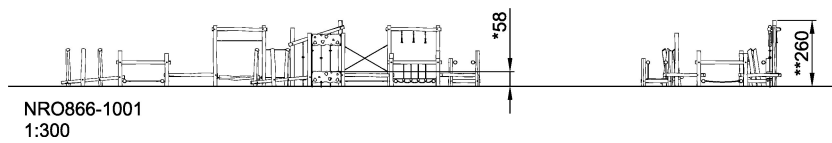

<b>Product Line</b>	Organic Robinia
<b>Category</b>	Traditional play, Sand and water play
<b>Age group</b>	6 - 12
<b>Max. fall height (CM)</b>	67
<b>Total height (CM)</b>	260
<b>Safety Zone</b>	109.1 m <sup>2</sup>

IN-  
GROU.

\*

NRO866-1001  
1:300

\* = Highest designated play surface.  
\*\* = Total height of product.

<b>Weight/heaviest parts</b>	kg.	<b>Installation (Manpower)</b>	Persons
<b>Concrete required</b>	NaN m3	<b>Installation (Hours)</b>	Hours
<b>Foundation amount/footing</b>	NaN	<b>Excavation</b>	NaN m3