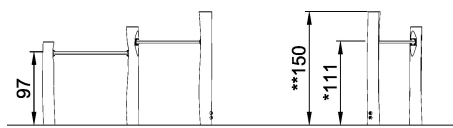

NRO808

Double somersault

Product is available as FSC® Certified (FSC® C004450) robinia wood on request.

Product Line	Organic Robinia
Category	Traditional play, Sand and water play
Age group	4 - 12
Max. fall height (CM)	111
Total height (CM)	150
Safety Zone	14.7 m2

SOCIALIZE

BALANCE

INCLUSIVE

IN-
GROU.

ADA / INCLUSIVE

ASTM

NRO808
1:100

* = Highest designated play surface.
** = Total height of product.

Weight/heaviest parts	kg.	Installation (Manpower)	Persons
Concrete required	NaN m3	Installation (Hours)	Hours
Foundation amount/footing	NaN	Excavation	NaN m3