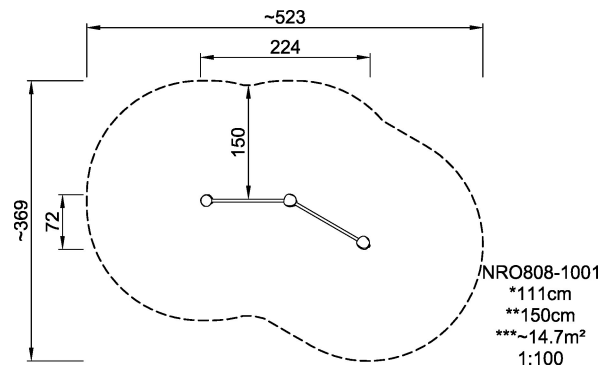

NRO808

Double somersault

Product is available as FSC® Certified (FSC® C004450) robinia wood on request.

Product Line	Organic Robinia
Category	Traditional play, Sand and water play
Age group	4 - 12
Max. fall height (CM)	111
Total height (CM)	150
Safety Zone	14.7 m2

SOCIALIZE

BALANCE

INCLUSIVE

IN-
GROU.

ADA / INCLUSIVE

ASTM

NRO808
1:100

* = Highest designated play surface.
** = Total height of product.