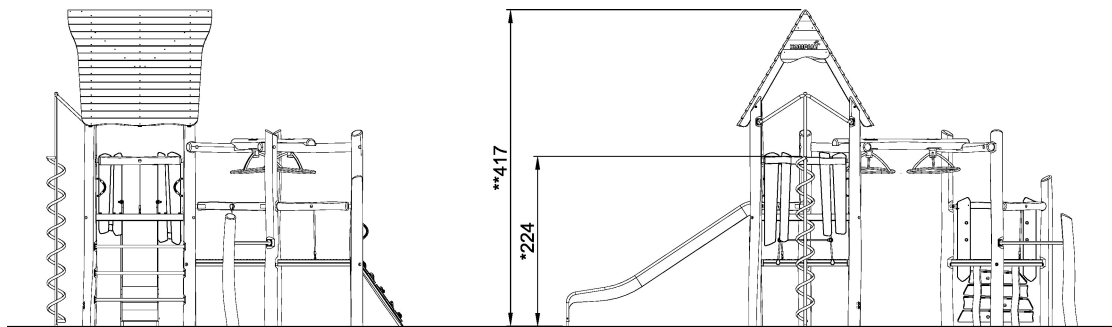

NRO2011

Double Tower with Turbo Challenge

KOMPAN[®]
Let's play

Product Line	Organic Robinia
Category	Traditional play, Sand and water play
Age group	4 - 12
Max. fall height (CM)	224
Total height (CM)	417
Safety Zone	48 m ²

NRO2011
*224cm
**417cm
***48m²
1:100

NRO2011
1:100

* = Highest designated play surface.
** = Total height of product.

Weight/heaviest parts	kg.	Installation (Manpower)	Persons
Concrete required	NaN m3	Installation (Hours)	Hours