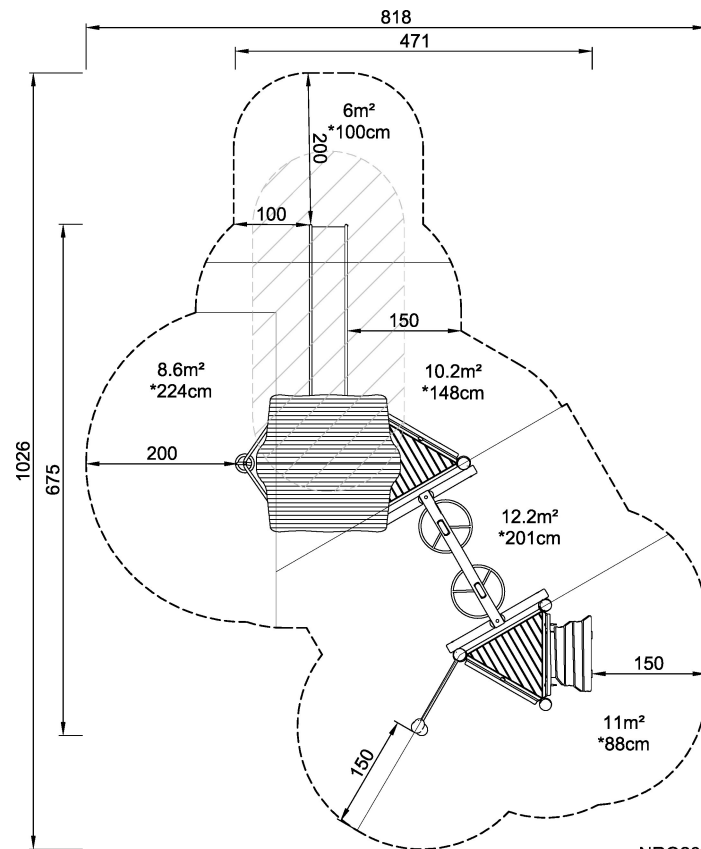

NRO2011

Double Tower with Turbo Challenge

KOMPAN[®]
Let's play

Product Line	Organic Robinia
Category	Traditional play, Sand and water play
Age group	4 - 12
Max. fall height (CM)	224
Total height (CM)	417
Safety Zone	48 m ²

NRO2011
*224cm
**417cm
***48m²
1:100

NRO2011
1:100

* = Highest designated play surface.
** = Total height of product.

Weight/heaviest parts	kg.	Installation (Manpower)	Persons
Concrete required	NaN m3	Installation (Hours)	Hours