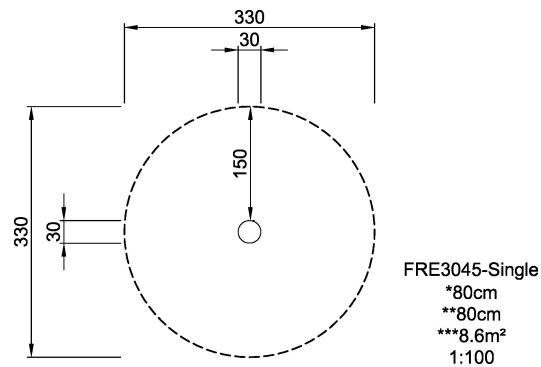

FRE3044 Grasshopper

Product Line	Multi Use Games Area
Category	Goals & Accessories
Age group	3+
Max. fall height (CM)	80
Total height (CM)	80
Safety Zone	8.6 m2

IN-
GROU.

ASTM

* = Highest designated play surface.
** = Total height of product.