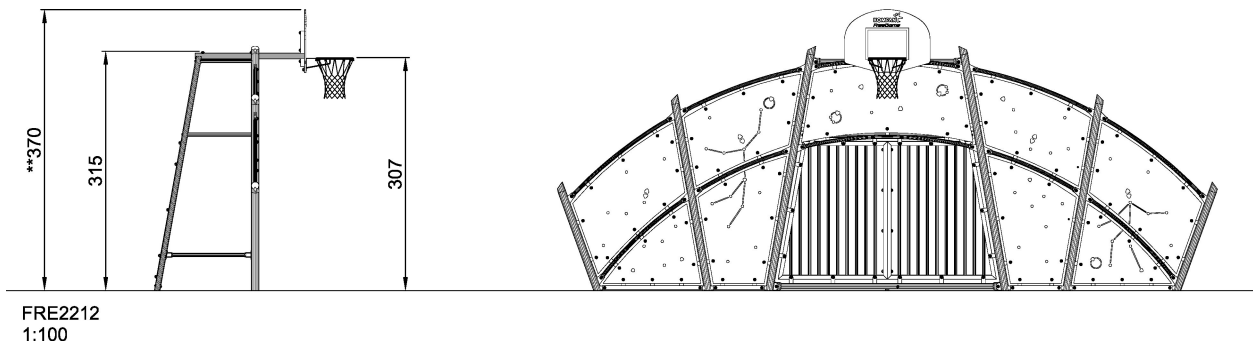

FRE2212

COSMOS Multigoal 9 m

KOMPAN[®]
Let's play

| | |
|--------------------------|----------------------|
| Product Line | Multi Use Games Area |
| Category | Cosmos Multi Sport |
| Age group | 3+ |
| Total height (CM) | 370 |

IN-
GROU.

ASTM

* = Highest designated play surface.
** = Total height of product.

| | | | |
|----------------------------------|--------|--------------------------------|-----------|
| Weight/heaviest parts | kg. | Installation (Manpower) | 1 Persons |
| Concrete required | NaN m3 | Installation (Hours) | 10 Hours |
| Foundation amount/footing | NaN | Excavation | NaN m3 |