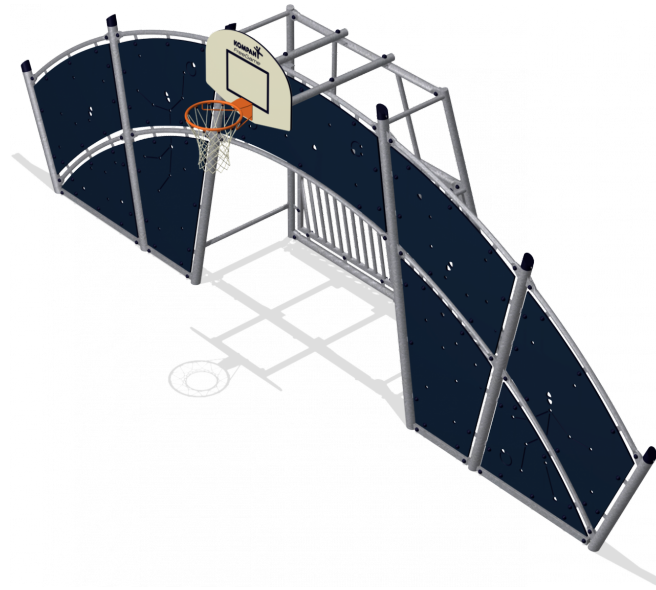

FRE2212

COSMOS Multigoal 9 m

KOMPAN[®]
Let's play

| | |
|--------------------------|----------------------|
| Product Line | Multi Use Games Area |
| Category | Cosmos Multi Sport |
| Age group | 3+ |
| Total height (CM) | 370 |

IN-
GROU.

ASTM

* = Highest designated play surface.
** = Total height of product.

| | | | |
|----------------------------------|--------|--------------------------------|-----------|
| Weight/heaviest parts | kg. | Installation (Manpower) | 1 Persons |
| Concrete required | NaN m3 | Installation (Hours) | 10 Hours |
| Foundation amount/footing | NaN | Excavation | NaN m3 |