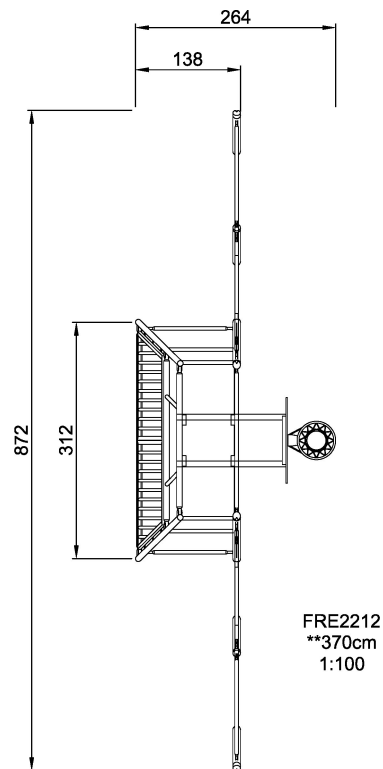

FRE2212

COSMOS Multigoal 9 m

KOMPAN[®]
Let's play

| | |
|--------------------------|----------------------|
| Product Line | Multi Use Games Area |
| Category | Cosmos Multi Sport |
| Age group | 3+ |
| Total height (CM) | 370 |

IN-
GROU.

ASTM

* = Highest designated play surface.
** = Total height of product.

| | | | |
|----------------------------------|--------|--------------------------------|-----------|
| Weight/heaviest parts | kg. | Installation (Manpower) | 1 Persons |
| Concrete required | NaN m3 | Installation (Hours) | 10 Hours |
| Foundation amount/footing | NaN | Excavation | NaN m3 |