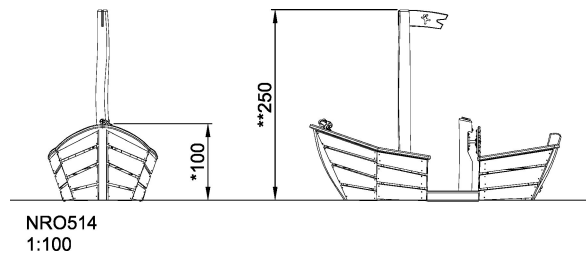

NRO514

Forest Lake Boat

The forest lake boat is a role play invitation like few others. The ship theme encourage hours of play, uniting children around a hugely play starting theme: sailing off into unknown land. The seat in the rear and the turnable steering wheel add to imagination. The binoculars add to the tactile, turnable elements of the boat. These elements, apart from offering response and variety in tactile stimulation, evoke the sense of wonder. They spark imagination and dramatic play. Dramatic play and role play function as children's way of playing through experiences they don't fully understand or that fascinate them. When doing so, they train their communication and language skills. Communication and turn-taking skills are also trained. These help children avoid physical conflict. Eventually it will stimulate the ability to form friendships.

Product Line	Organic Robinia
Category	Themed play, Castle and ships
Age group	2 - 10
Max. fall height (CM)	100
Total height (CM)	250
Safety Zone	23 m2

IN-
GROU.

ASTM

* = Highest designated play surface.
** = Total height of product.