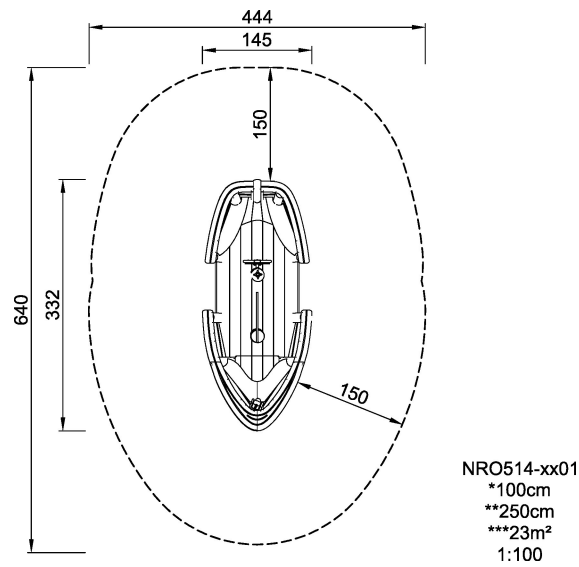

Product Line	Organic Robinia
Category	Themed play, Castle and ships
Age group	2 - 10
Max. fall height (CM)	100
Total height (CM)	250
Safety Zone	23 m2

IN-
GROU.

ASTM

* = Highest designated play surface.
** = Total height of product.