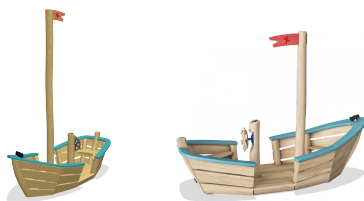

NRO514

Forest Lake Boat

The forest lake boat is a role play invitation like few others. The ship theme encourage hours of play, uniting children around a hugely play starting theme: sailing off into unknown land. The seat in the rear and the turnable steering wheel add to imagination. The binoculars add to the tactile, turnable elements of the boat. These elements, apart from offering response and variety in tactile stimulation, evoke the sense of wonder. They spark imagination and dramatic play. Dramatic play and role play function as children's way of playing through experiences they don't fully understand or that fascinate them. When doing so, they train their communication and language skills. Communication and turn-taking skills are also trained. These help children avoid physical conflict. Eventually it will stimulate the ability to form friendships.

Product Line	Organic Robinia
Category	Themed play, Castle and ships
Age group	2 - 10
Max. fall height (CM)	100
Total height (CM)	250
Safety Zone	23 m2

IN-
GROU.

ASTM

* = Highest designated play surface.
** = Total height of product.