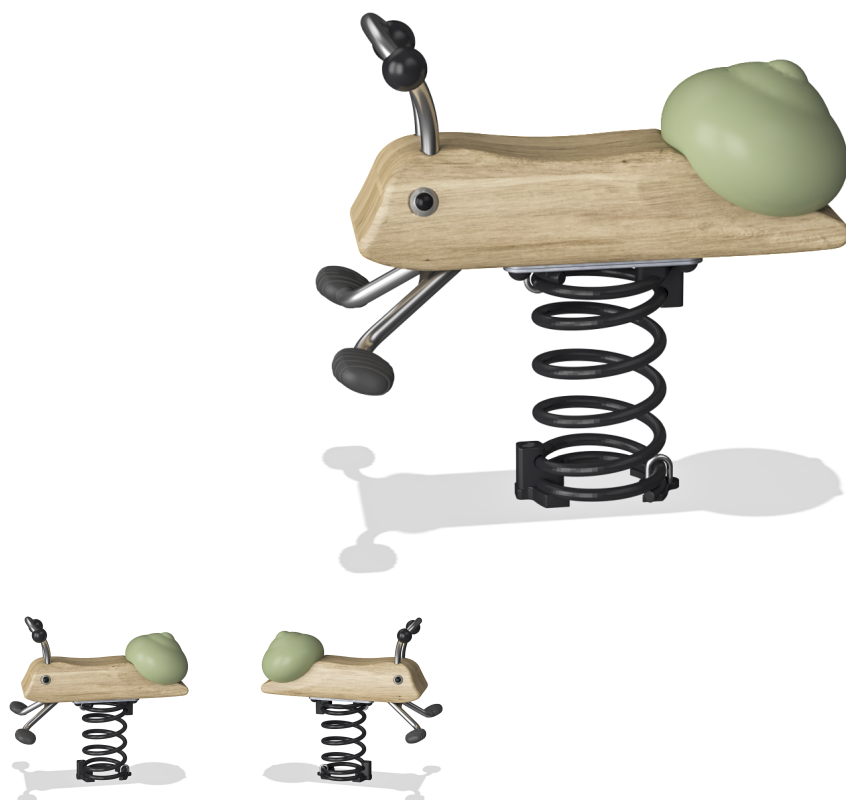

NRO115
Snail Springer

Product Line	Organic Robinia
Category	Traditional play, Sand and water play
Age group	3 - 8
Max. fall height (CM)60	
Total height (CM)	68
Safety Zone	6.5 m2

**SUR-
FACE**

ASTM

NRO115
*60cm
**68cm
***6.5m²
1:100

* = Highest designated play surface.
** = Total height of product.

Weight/heaviest parts	kg.	Installation (Manpower)	Persons
Concrete required	NaN m3	Installation (Hours)	Hours
Foundation amount/footing	NaN	Excavation	NaN m3