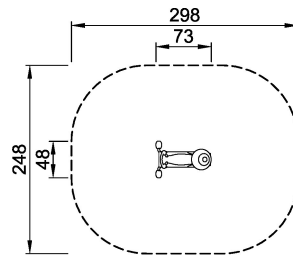

NRO115
Snail Springer

Product Line	Organic Robinia
Category	Traditional play, Sand and water play
Age group	3 - 8
Max. fall height (CM)60	
Total height (CM)	68
Safety Zone	6.5 m2

**SUR-
FACE**

ASTM

NRO115
*60cm
**68cm
***6.5m²
1:100

* = Highest designated play surface.
** = Total height of product.

Weight/heaviest parts	kg.	Installation (Manpower)	Persons
Concrete required	NaN m3	Installation (Hours)	Hours
Foundation amount/footing	NaN	Excavation	NaN m3