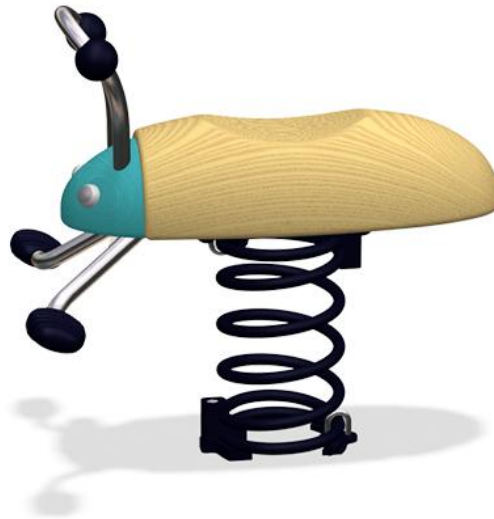

NRO112

# Forest Bug Springer

**KOMPAN**<sup>®</sup>  
Let's play

The product is available as FSC® Certified (FSC® C004450) robinia wood on request.

<b>Product Line</b>	Organic Robinia
<b>Category</b>	Traditional play, Sand and water play
<b>Age group</b>	3 - 8
<b>Max. fall height (CM)</b>	50
<b>Total height (CM)</b>	69
<b>Safety Zone</b>	7.1 m <sup>2</sup>

**SUR-  
FACE**

**ASTM**

NRO112-xx21  
\*50cm  
\*\*69cm  
\*\*\*7.1m<sup>2</sup>  
1:100

NRO112-xx21  
1:100

\* = Highest designated play surface.  
\*\* = Total height of product.

<b>Weight/heaviest parts</b>	kg.	<b>Installation (Manpower)</b>	Persons
<b>Concrete required</b>	NaN m3	<b>Installation (Hours)</b>	Hours
<b>Foundation amount/footing</b>	NaN	<b>Excavation</b>	NaN m3