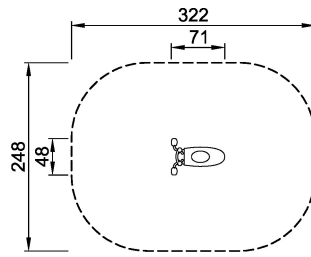

# Forest Bug Springer

**KOMPAN**<sup>®</sup>  
Let's play

The product is available as FSC® Certified (FSC® C004450) robinia wood on request.

<b>Product Line</b>	Organic Robinia
<b>Category</b>	Traditional play, Sand and water play
<b>Age group</b>	3 - 8
<b>Max. fall height (CM)</b>	50
<b>Total height (CM)</b>	69
<b>Safety Zone</b>	7.1 m <sup>2</sup>

**SUR-  
FACE**

**ASTM**

NRO112-xx21  
\*50cm  
\*\*69cm  
\*\*\*7.1m<sup>2</sup>  
1:100

NRO112-xx21  
1:100

\* = Highest designated play surface.  
\*\* = Total height of product.

<b>Weight/heaviest parts</b>	kg.	<b>Installation (Manpower)</b>	Persons
<b>Concrete required</b>	NaN m3	<b>Installation (Hours)</b>	Hours
<b>Foundation amount/footing</b>	NaN	<b>Excavation</b>	NaN m3