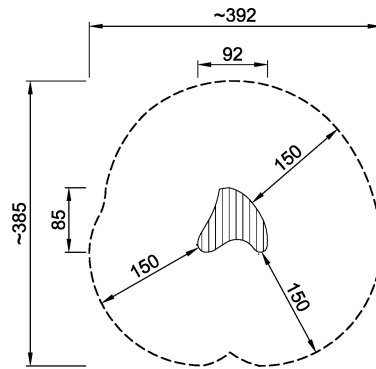

# NRO104 Multi springer

The product is available as FSC® Certified (FSC® C004450) robinia wood on request.

<b>Product Line</b>	Organic Robinia
<b>Category</b>	Traditional play, Sand and water play
<b>Age group</b>	3 - 10
<b>Max. fall height (CM)</b>	60
<b>Total height (CM)</b>	46
<b>Safety Zone</b>	11.6 m2

**SUR-  
FACE**

**ASTM**

NRO104  
\*60cm  
\*\*46cm  
\*\*\*11.6m<sup>2</sup>  
1:100

\* = Highest designated play surface.  
\*\* = Total height of product.

<b>Weight/heaviest parts</b>	kg.	<b>Installation (Manpower)</b>	Persons
<b>Concrete required</b>	NaN m3	<b>Installation (Hours)</b>	Hours
<b>Foundation amount/footing</b>	NaN	<b>Excavation</b>	NaN m3