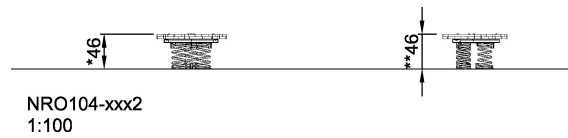

# NRO104 Multi springer

The product is available as FSC® Certified (FSC® C004450) robinia wood on request.

<b>Product Line</b>	Organic Robinia
<b>Category</b>	Traditional play, Sand and water play
<b>Age group</b>	3 - 10
<b>Max. fall height (CM)</b>	60
<b>Total height (CM)</b>	46
<b>Safety Zone</b>	11.6 m2

**SUR-  
FACE**

**ASTM**

NRO104  
\*60cm  
\*\*46cm  
\*\*\*11.6m<sup>2</sup>  
1:100

\* = Highest designated play surface.  
\*\* = Total height of product.

<b>Weight/heaviest parts</b>	kg.	<b>Installation (Manpower)</b>	Persons
<b>Concrete required</b>	NaN m3	<b>Installation (Hours)</b>	Hours
<b>Foundation amount/footing</b>	NaN	<b>Excavation</b>	NaN m3