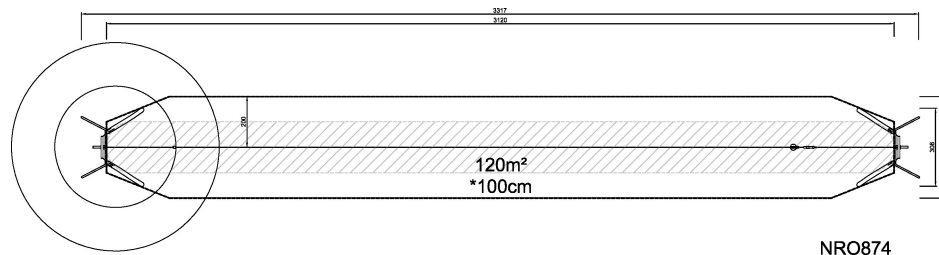

NRO874 Robinia Cableway

Product is available as FSC® Certified (FSC® C004450) robinia wood on request.

Product Line	Organic Robinia
Category	Traditional play, Sand and water play
Age group	4 - 12
Max. fall height (CM)	100
Total height (CM)	344
Safety Zone	120 m ²

IN-
GROU.

NRO874
*100cm
**344cm
***120m²
1:300

NRO874
1:300

* = Highest designated play surface.
** = Total height of product.

Weight/heaviest parts	kg.	Installation (Manpower)	Persons
Concrete required	NaN m3	Installation (Hours)	Hours
Foundation amount/footing	NaN	Excavation	NaN m3