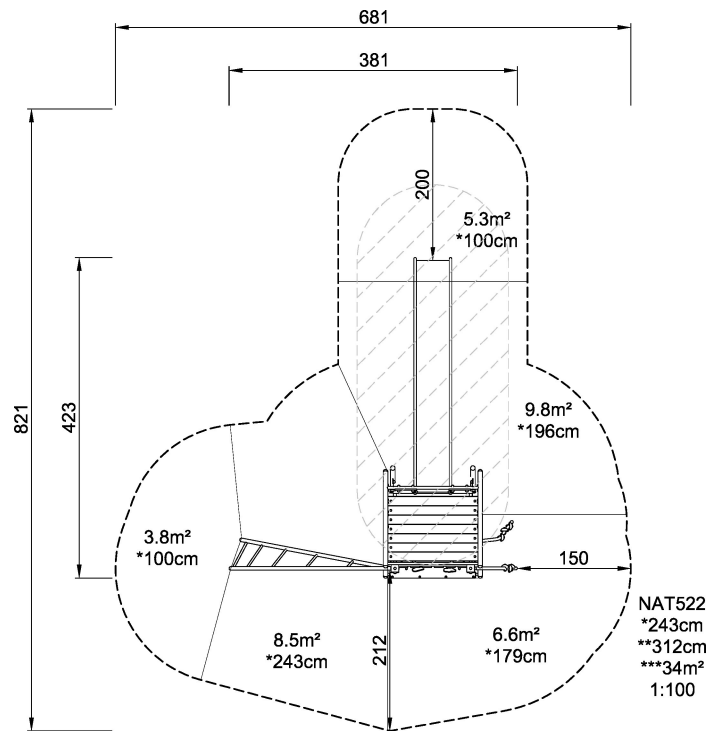

The Himalaya is a varied climbing and sliding structure with a wobbly hammock seat under the platform of the structure. The product supports agility, balance and coordination of the child.

Product Line	Traditional Play
Category	Climbing structures & nets
Age group	4 - 12
Max. fall height (CM)	243
Total height (CM)	312
Safety Zone	34 m2

**SUR-
FACE**

* = Highest designated play surface.
** = Total height of product.

Weight/heaviest parts	kg.	Installation (Manpower)	Persons
Concrete required	NaN m ³	Installation (Hours)	Hours
Foundation amount/footing	NaN	Excavation	NaN m ³