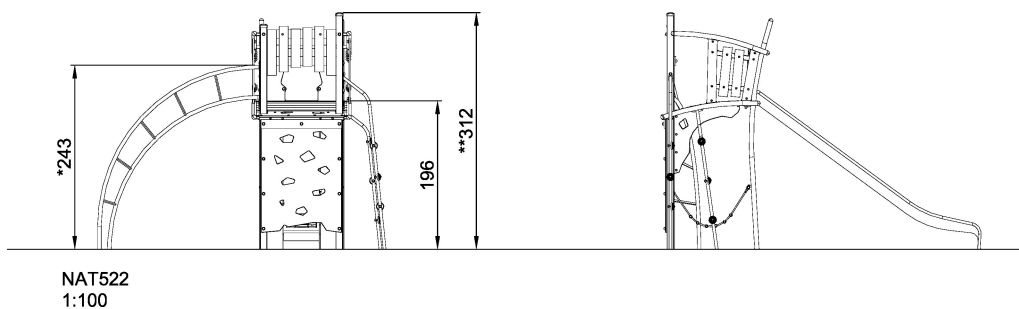

The Himalaya is a varied climbing and sliding structure with a wobbly hammock seat under the platform of the structure. The product supports agility, balance and coordination of the child.

Product Line	Traditional Play
Category	Climbing structures & nets
Age group	4 - 12
Max. fall height (CM)	243
Total height (CM)	312
Safety Zone	34 m2

**SUR-
FACE**

* = Highest designated play surface.
** = Total height of product.

Weight/heaviest parts	kg.	Installation (Manpower)	Persons
Concrete required	NaN m ³	Installation (Hours)	Hours
Foundation amount/footing	NaN	Excavation	NaN m ³