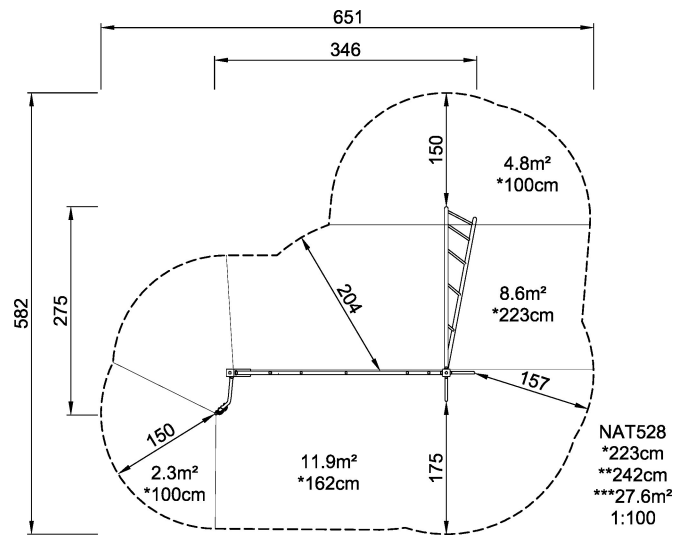

NAT528 Mountaineer

The Mountaineer is a structure made for activity with its varied combination of climbing set in a transparent design.

Product Line	Traditional Play
Category	Climbing structures & nets
Age group	4 - 12
Max. fall height (CM)	223
Total height (CM)	242
Safety Zone	27.6 m ²

**SUR-
FACE**

* = Highest designated play surface.
** = Total height of product.

Weight/heaviest parts	kg.	Installation (Manpower)	Persons
Concrete required	NaN m3	Installation (Hours)	Hours
Foundation amount/footing	NaN	Excavation	NaN m3