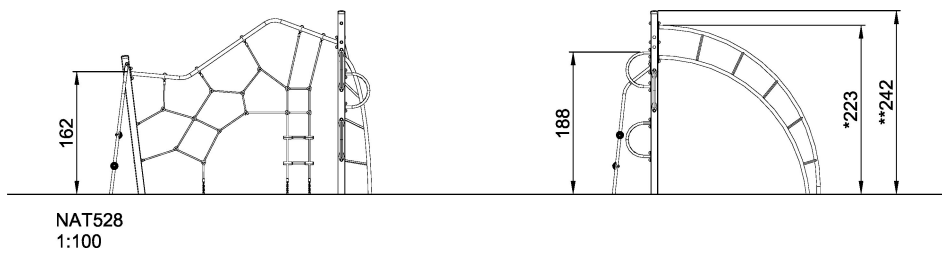

NAT528 Mountaineer

The Mountaineer is a structure made for activity with its varied combination of climbing set in a transparent design.

Product Line	Traditional Play
Category	Climbing structures & nets
Age group	4 - 12
Max. fall height (CM)	223
Total height (CM)	242
Safety Zone	27.6 m ²

**SUR-
FACE**

* = Highest designated play surface.
** = Total height of product.

Weight/heaviest parts	kg.	Installation (Manpower)	Persons
Concrete required	NaN m3	Installation (Hours)	Hours
Foundation amount/footing	NaN	Excavation	NaN m3