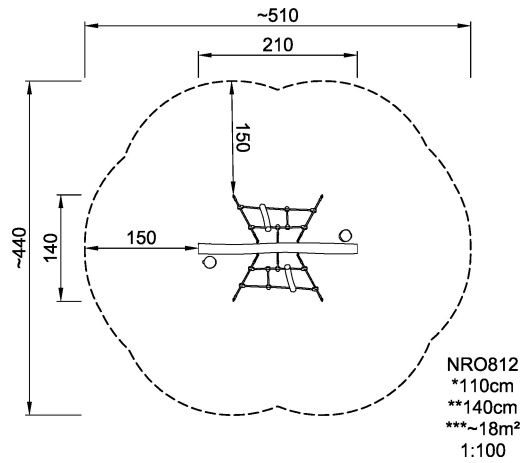

NRO812

Up and over net

KOMPAN[®]
Let's play

Product is available as FSC® Certified (FSC® C004450) robinia wood on request.

Product Line	Organic Robinia
Category	Traditional play, Sand and water play
Age group	4 - 12
Max. fall height (CM)	110
Total height (CM)	140
Safety Zone	18 m ²

SOCIALIZE

CLIMB

INCLUSIVE

**SUR-
FACE**

ADA / INCLUSIVE

ASTM

NRO812-1001
1:100

* = Highest designated play surface.
** = Total height of product.