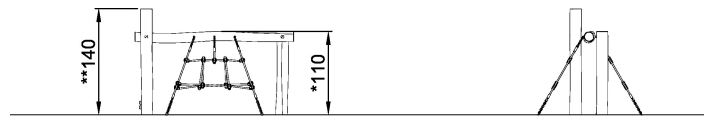

NRO812

Up and over net

KOMPAN[®]
Let's play

Product is available as FSC® Certified (FSC® C004450) robinia wood on request.

Product Line	Organic Robinia
Category	Traditional play, Sand and water play
Age group	4 - 12
Max. fall height (CM)	110
Total height (CM)	140
Safety Zone	18 m ²

SOCIALIZE

CLIMB

INCLUSIVE

**SUR-
FACE**

ADA / INCLUSIVE

ASTM

NRO812-1001
1:100

* = Highest designated play surface.
** = Total height of product.