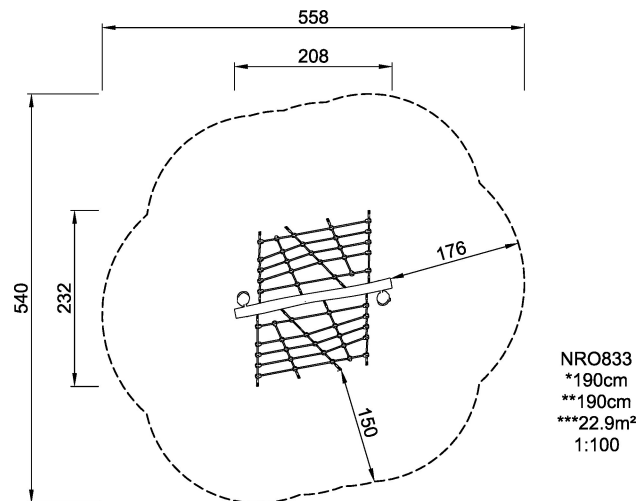

# Double web climber

**KOMPAN**<sup>®</sup>  
Let's play

Product is available as FSC® Certified (FSC® C004450) robinia wood on request.

<b>Product Line</b>	Organic Robinia
<b>Category</b>	Traditional play, Sand and water play
<b>Age group</b>	4 - 12
<b>Max. fall height (CM)</b>	190
<b>Total height (CM)</b>	190
<b>Safety Zone</b>	22.9 m2

IN-  
GROU.

\* = Highest designated play surface.  
\*\* = Total height of product.

<b>Weight/heaviest parts</b>	kg.	<b>Installation (Manpower)</b>	Persons
<b>Concrete required</b>	NaN m3	<b>Installation (Hours)</b>	Hours
<b>Foundation amount/footing</b>	NaN	<b>Excavation</b>	NaN m3