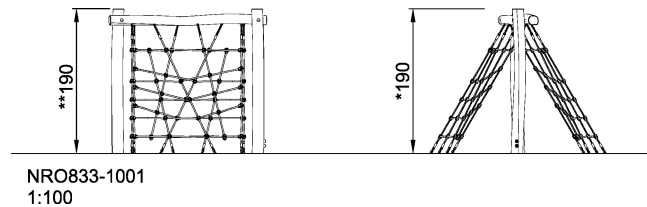

# Double web climber

**KOMPAN**<sup>®</sup>  
Let's play

Product is available as FSC® Certified (FSC® C004450) robinia wood on request.

<b>Product Line</b>	Organic Robinia
<b>Category</b>	Traditional play, Sand and water play
<b>Age group</b>	4 - 12
<b>Max. fall height (CM)</b>	190
<b>Total height (CM)</b>	190
<b>Safety Zone</b>	22.9 m2

IN-  
GROU.

\* = Highest designated play surface.  
\*\* = Total height of product.

<b>Weight/heaviest parts</b>	kg.	<b>Installation (Manpower)</b>	Persons
<b>Concrete required</b>	NaN m3	<b>Installation (Hours)</b>	Hours
<b>Foundation amount/footing</b>	NaN	<b>Excavation</b>	NaN m3