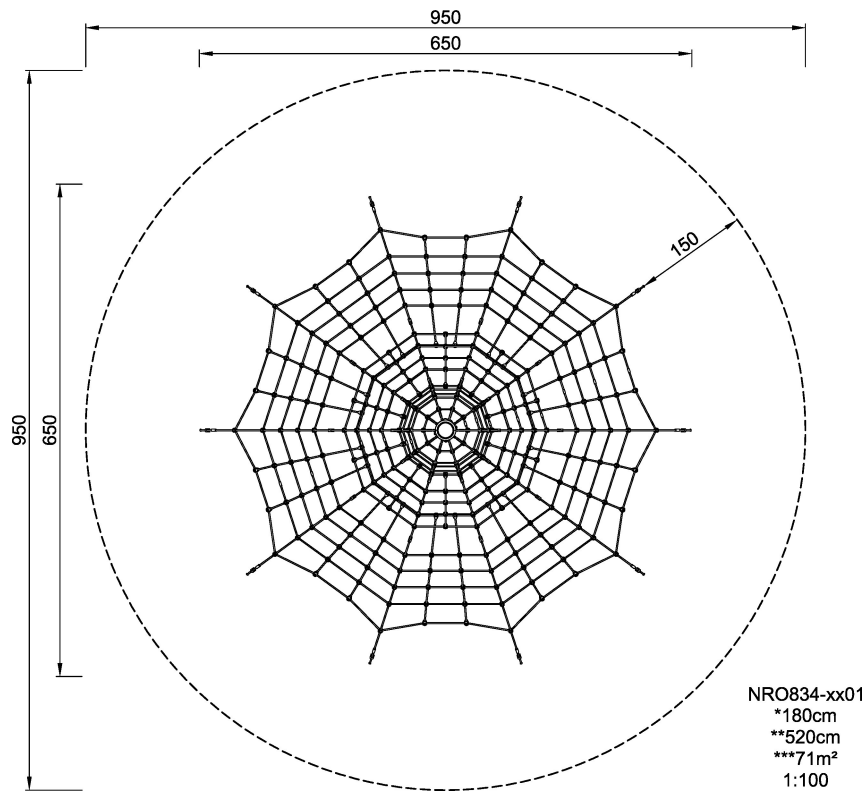

NRO834 Tree Climber

Product is available as FSC[®] Certified (FSC[®] C004450) robinia wood on request.

Product Line	Organic Robinia
Category	Traditional play, Sand and water play
Age group	4 - 12
Max. fall height (CM)	180
Total height (CM)	520
Safety Zone	71 m ²

IN-
GROU.

* = Highest designated play surface.
** = Total height of product.

Weight/heaviest parts	kg.	Installation (Manpower)	Persons
Concrete required	NaN m ³	Installation (Hours)	Hours
Foundation amount/footing	NaN	Excavation	NaN m ³