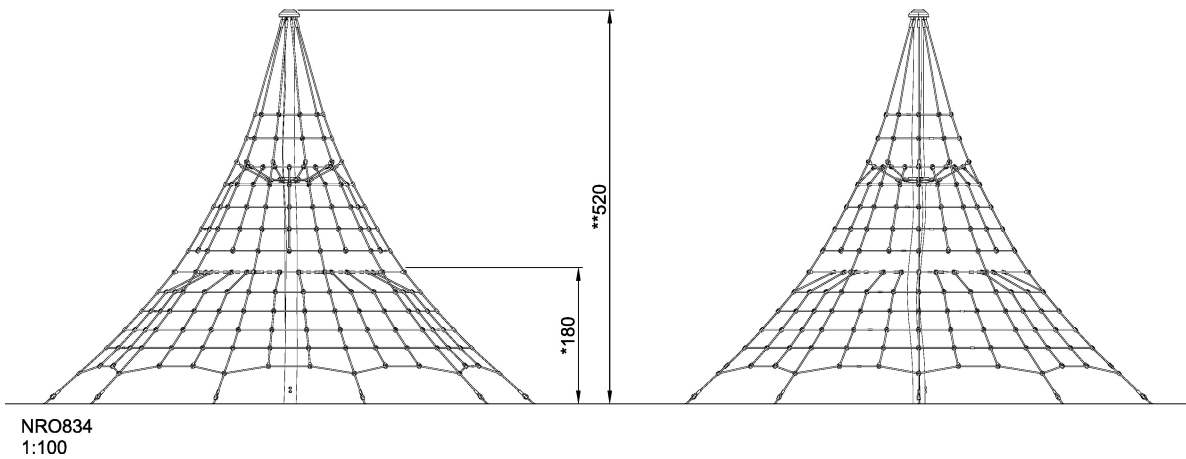

NRO834 Tree Climber

Product is available as FSC[®] Certified (FSC[®] C004450) robinia wood on request.

Product Line	Organic Robinia
Category	Traditional play, Sand and water play
Age group	4 - 12
Max. fall height (CM)	180
Total height (CM)	520
Safety Zone	71 m ²

IN-
GROU.

* = Highest designated play surface.
** = Total height of product.

Weight/heaviest parts	kg.	Installation (Manpower)	Persons
Concrete required	NaN m ³	Installation (Hours)	Hours
Foundation amount/footing	NaN	Excavation	NaN m ³