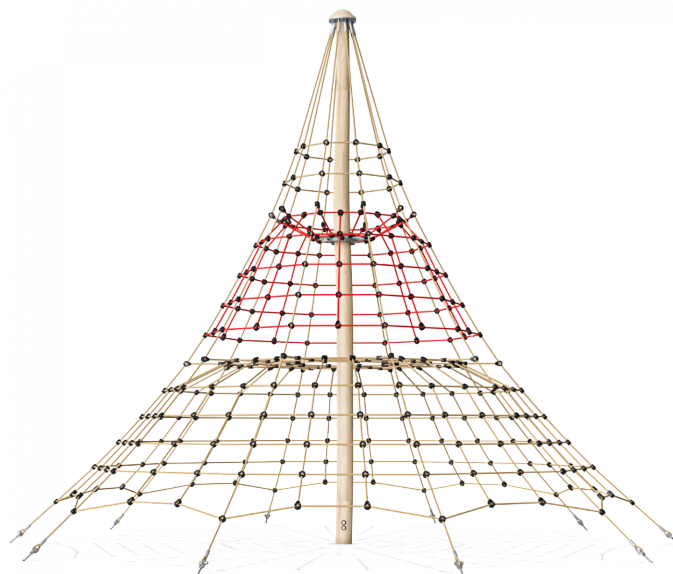

NRO834 Tree Climber

Product is available as FSC[®] Certified (FSC[®] C004450) robinia wood on request.

Product Line	Organic Robinia
Category	Traditional play, Sand and water play
Age group	4 - 12
Max. fall height (CM)	180
Total height (CM)	520
Safety Zone	71 m ²

IN-
GROU.

* = Highest designated play surface.
** = Total height of product.

Weight/heaviest parts	kg.	Installation (Manpower)	Persons
Concrete required	NaN m ³	Installation (Hours)	Hours
Foundation amount/footing	NaN	Excavation	NaN m ³