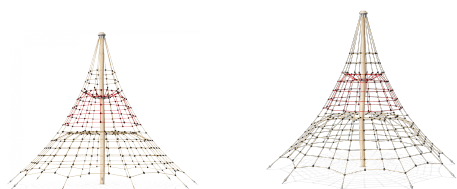

NRO834 Tree Climber

Product is available as FSC[®] Certified (FSC[®] C004450) robinia wood on request.

Product Line	Organic Robinia
Category	Traditional play, Sand and water play
Age group	4 - 12
Max. fall height (CM)	180
Total height (CM)	520
Safety Zone	71 m ²

IN-
GROU.

* = Highest designated play surface.
** = Total height of product.

Weight/heaviest parts	kg.	Installation (Manpower)	Persons
Concrete required	NaN m ³	Installation (Hours)	Hours
Foundation amount/footing	NaN	Excavation	NaN m ³