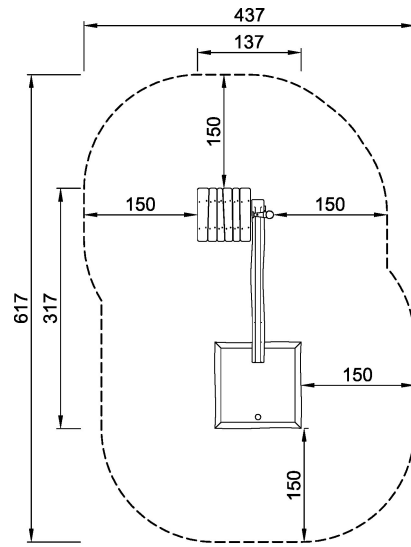

NRO508

Runnel with splash table

KOMPAN[®]
Let's play

Product is available as FSC® Certified (FSC® C004450) robinia wood on request.

Product Line	Organic Robinia
Category	Traditional play, Sand and water play
Age group	2 - 12
Total height (CM)	107
Safety Zone	22.9 m ²

SOCIALIZE

CONSTRUCT

DRAMATIC
PLAY

INCLUSIVE

IN-
GROU.

ADA / INCLUSIVE

ASTM

NRO508-xx11
*0cm
**107cm
***22.9m²
1:100

* = Highest designated play surface.
** = Total height of product.

Weight/heaviest parts	kg.	Installation (Manpower)	Persons
Concrete required	NaN m3	Installation (Hours)	Hours
Foundation amount/footing	NaN	Excavation	NaN m3