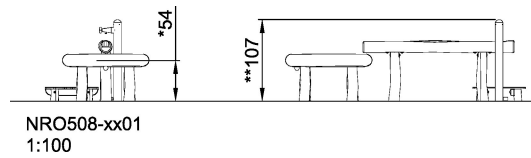

NRO508

Runnel with splash table

KOMPAN[®]
Let's play

Product is available as FSC® Certified (FSC® C004450) robinia wood on request.

Product Line	Organic Robinia
Category	Traditional play, Sand and water play
Age group	2 - 12
Total height (CM)	107
Safety Zone	22.9 m ²

* = Highest designated play surface.
** = Total height of product.

Weight/heaviest parts	kg.	Installation (Manpower)	Persons
Concrete required	NaN m3	Installation (Hours)	Hours
Foundation amount/footing	NaN	Excavation	NaN m3