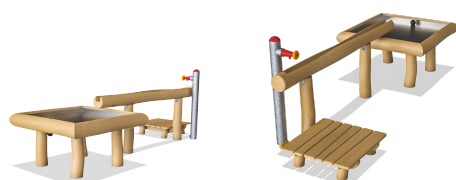

NRO508

Runnel with splash table

KOMPAN[®]
Let's play

Product is available as FSC® Certified (FSC® C004450) robinia wood on request.

Product Line	Organic Robinia
Category	Traditional play, Sand and water play
Age group	2 - 12
Total height (CM)	107
Safety Zone	22.9 m ²

SOCIALIZE

CONSTRUCT

DRAMATIC
PLAY

INCLUSIVE

IN-
GROU.

ADA / INCLUSIVE

ASTM

NRO508-xx11
*0cm
**107cm
***22.9m²
1:100