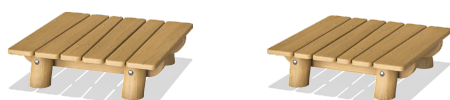

NRO507

Water Tab Podium

Product is available as FSC® Certified (FSC® C004450) robinia wood on request.

Product Line	Organic Robinia
Category	Traditional play, Sand and water play
Age group	2 - 12
Max. fall height (CM)	19
Total height (CM)	19
Safety Zone	11.7 m2