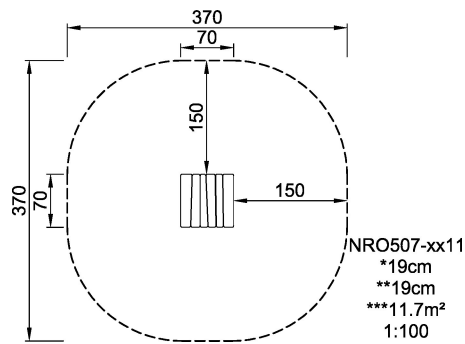

NRO507

Water Tab Podium

Product is available as FSC® Certified (FSC® C004450) robinia wood on request.

Product Line	Organic Robinia
Category	Traditional play, Sand and water play
Age group	2 - 12
Max. fall height (CM)	19
Total height (CM)	19
Safety Zone	11.7 m2

IN-
GROU.

ASTM

* = Highest designated play surface.
** = Total height of product.

Weight/heaviest parts	kg.	Installation (Manpower)	Persons
Concrete required	NaN m ³	Installation (Hours)	Hours
Foundation amount/footing	NaN	Excavation	NaN m ³