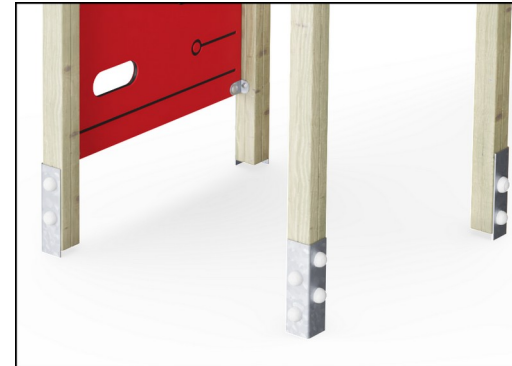

Theme

Cognitive: suggests a theme and supports dramatic play, which stimulates language and communication skills.

Playhouse with Desk

KPL403

Panels of 19mm EcoCore™. EcoCore™ is a highly durable, eco friendly material, which is not only recyclable after use, but also consists of material produced from +95% recycled post consumer material from food packing waste.

The main tower posts are available in two types of material: European pine wood posts, pressure impregnated Class 3 with Tanalith E3475 according to EN335 (Equivalent to NTR Class AB). Aluminum post t=2mm with anodized surface treatment. Base material EN AW-6060 T66.

The main posts are equipped with hot dip galvanised steel footings. The steel footings elevates the posts 20mm from ground level to avoid contact with surfacing material.

Item no. KPL40311-0601

Installation Information