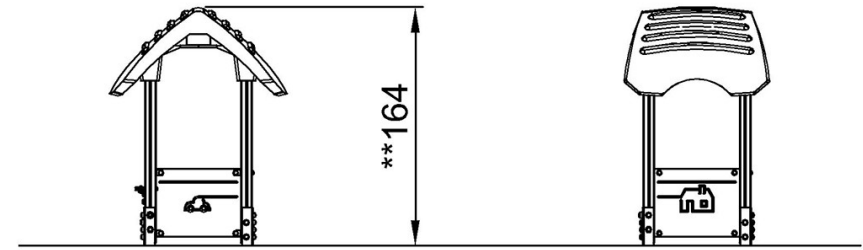

By Bureau Veritas HSE
 www.bureauveritas.dk
 +45 7731 1000

Playhouse with Desk

KPL403

* Max fall height | ** Total height | *** Safety surfacing area

* Max fall height | ** Total height

KPL40312

**164cm
***12.1m²

KPL40312

[Click to see TOP VIEW](#)

[Click to see SIDE VIEW](#)