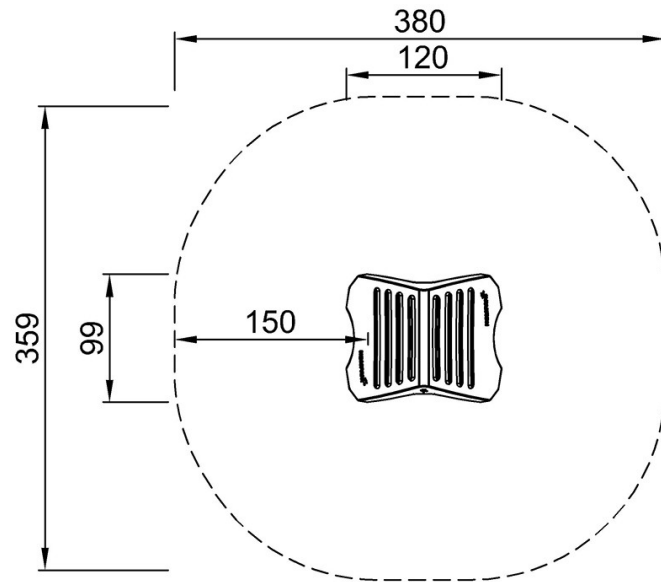

Max. fall height	0 cm
Safety surfacing area	12.1 m ²
Total installation time	4.4
Excavation volume	0.22 m ³
Concrete volume	0.00 m ³
Footing depth (standard)	60 cm
Shipment weight	91 kg
Anchoring options	In-ground ✓ Surface ✓

By Bureau Veritas HSE
 www.bureauveritas.dk
 +45 7731 1000

Playhouse with Desk

KPL403

* Max fall height | ** Total height | *** Safety surfacing area

* Max fall height | ** Total height

KPL40312

**164cm
***12.1m²

KPL40312

[Click to see TOP VIEW](#)

[Click to see SIDE VIEW](#)